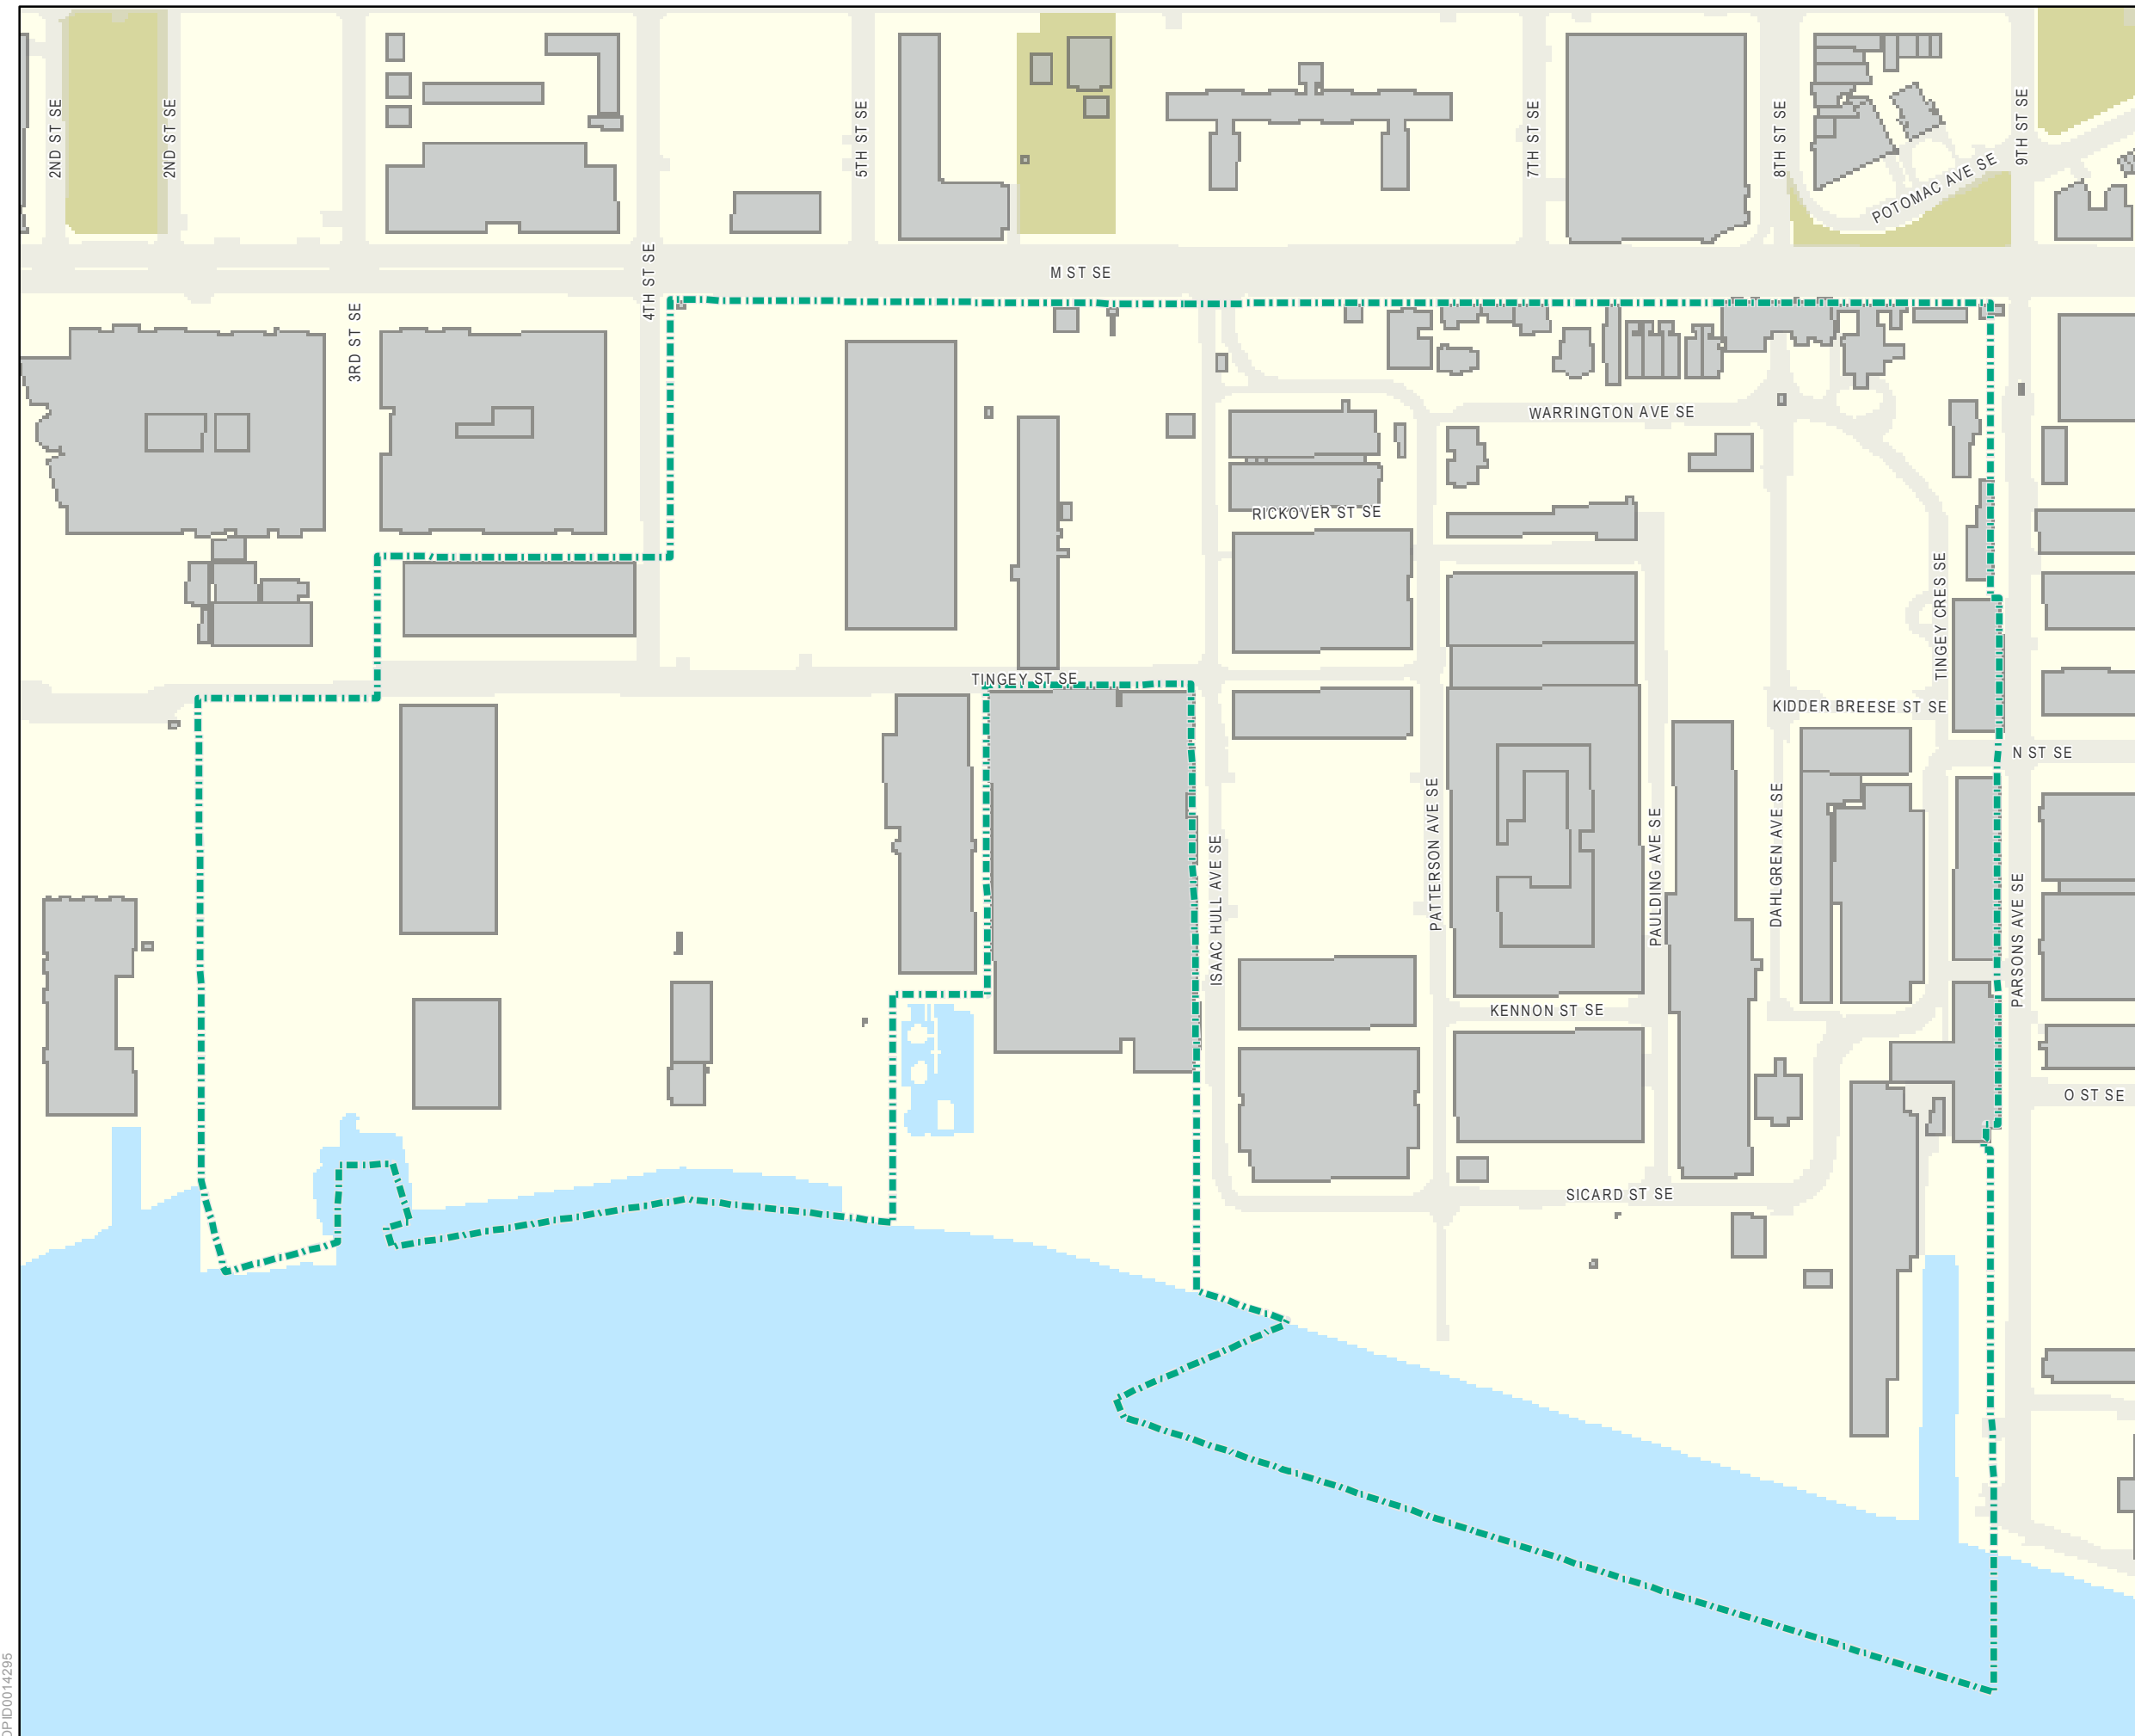

Washington Navy Yard Historic District

-  Historic District
-  Buildings

*** Government of the
*** District of Columbia
*** Adrian M. Fenty, Mayor

Office of Planning ~ May 16, 2008

This map was created for planning purposes from a variety of sources. It is neither a survey nor a legal document. Information provided by other agencies should be verified with them where appropriate. Oblique imagery © Pictometry International