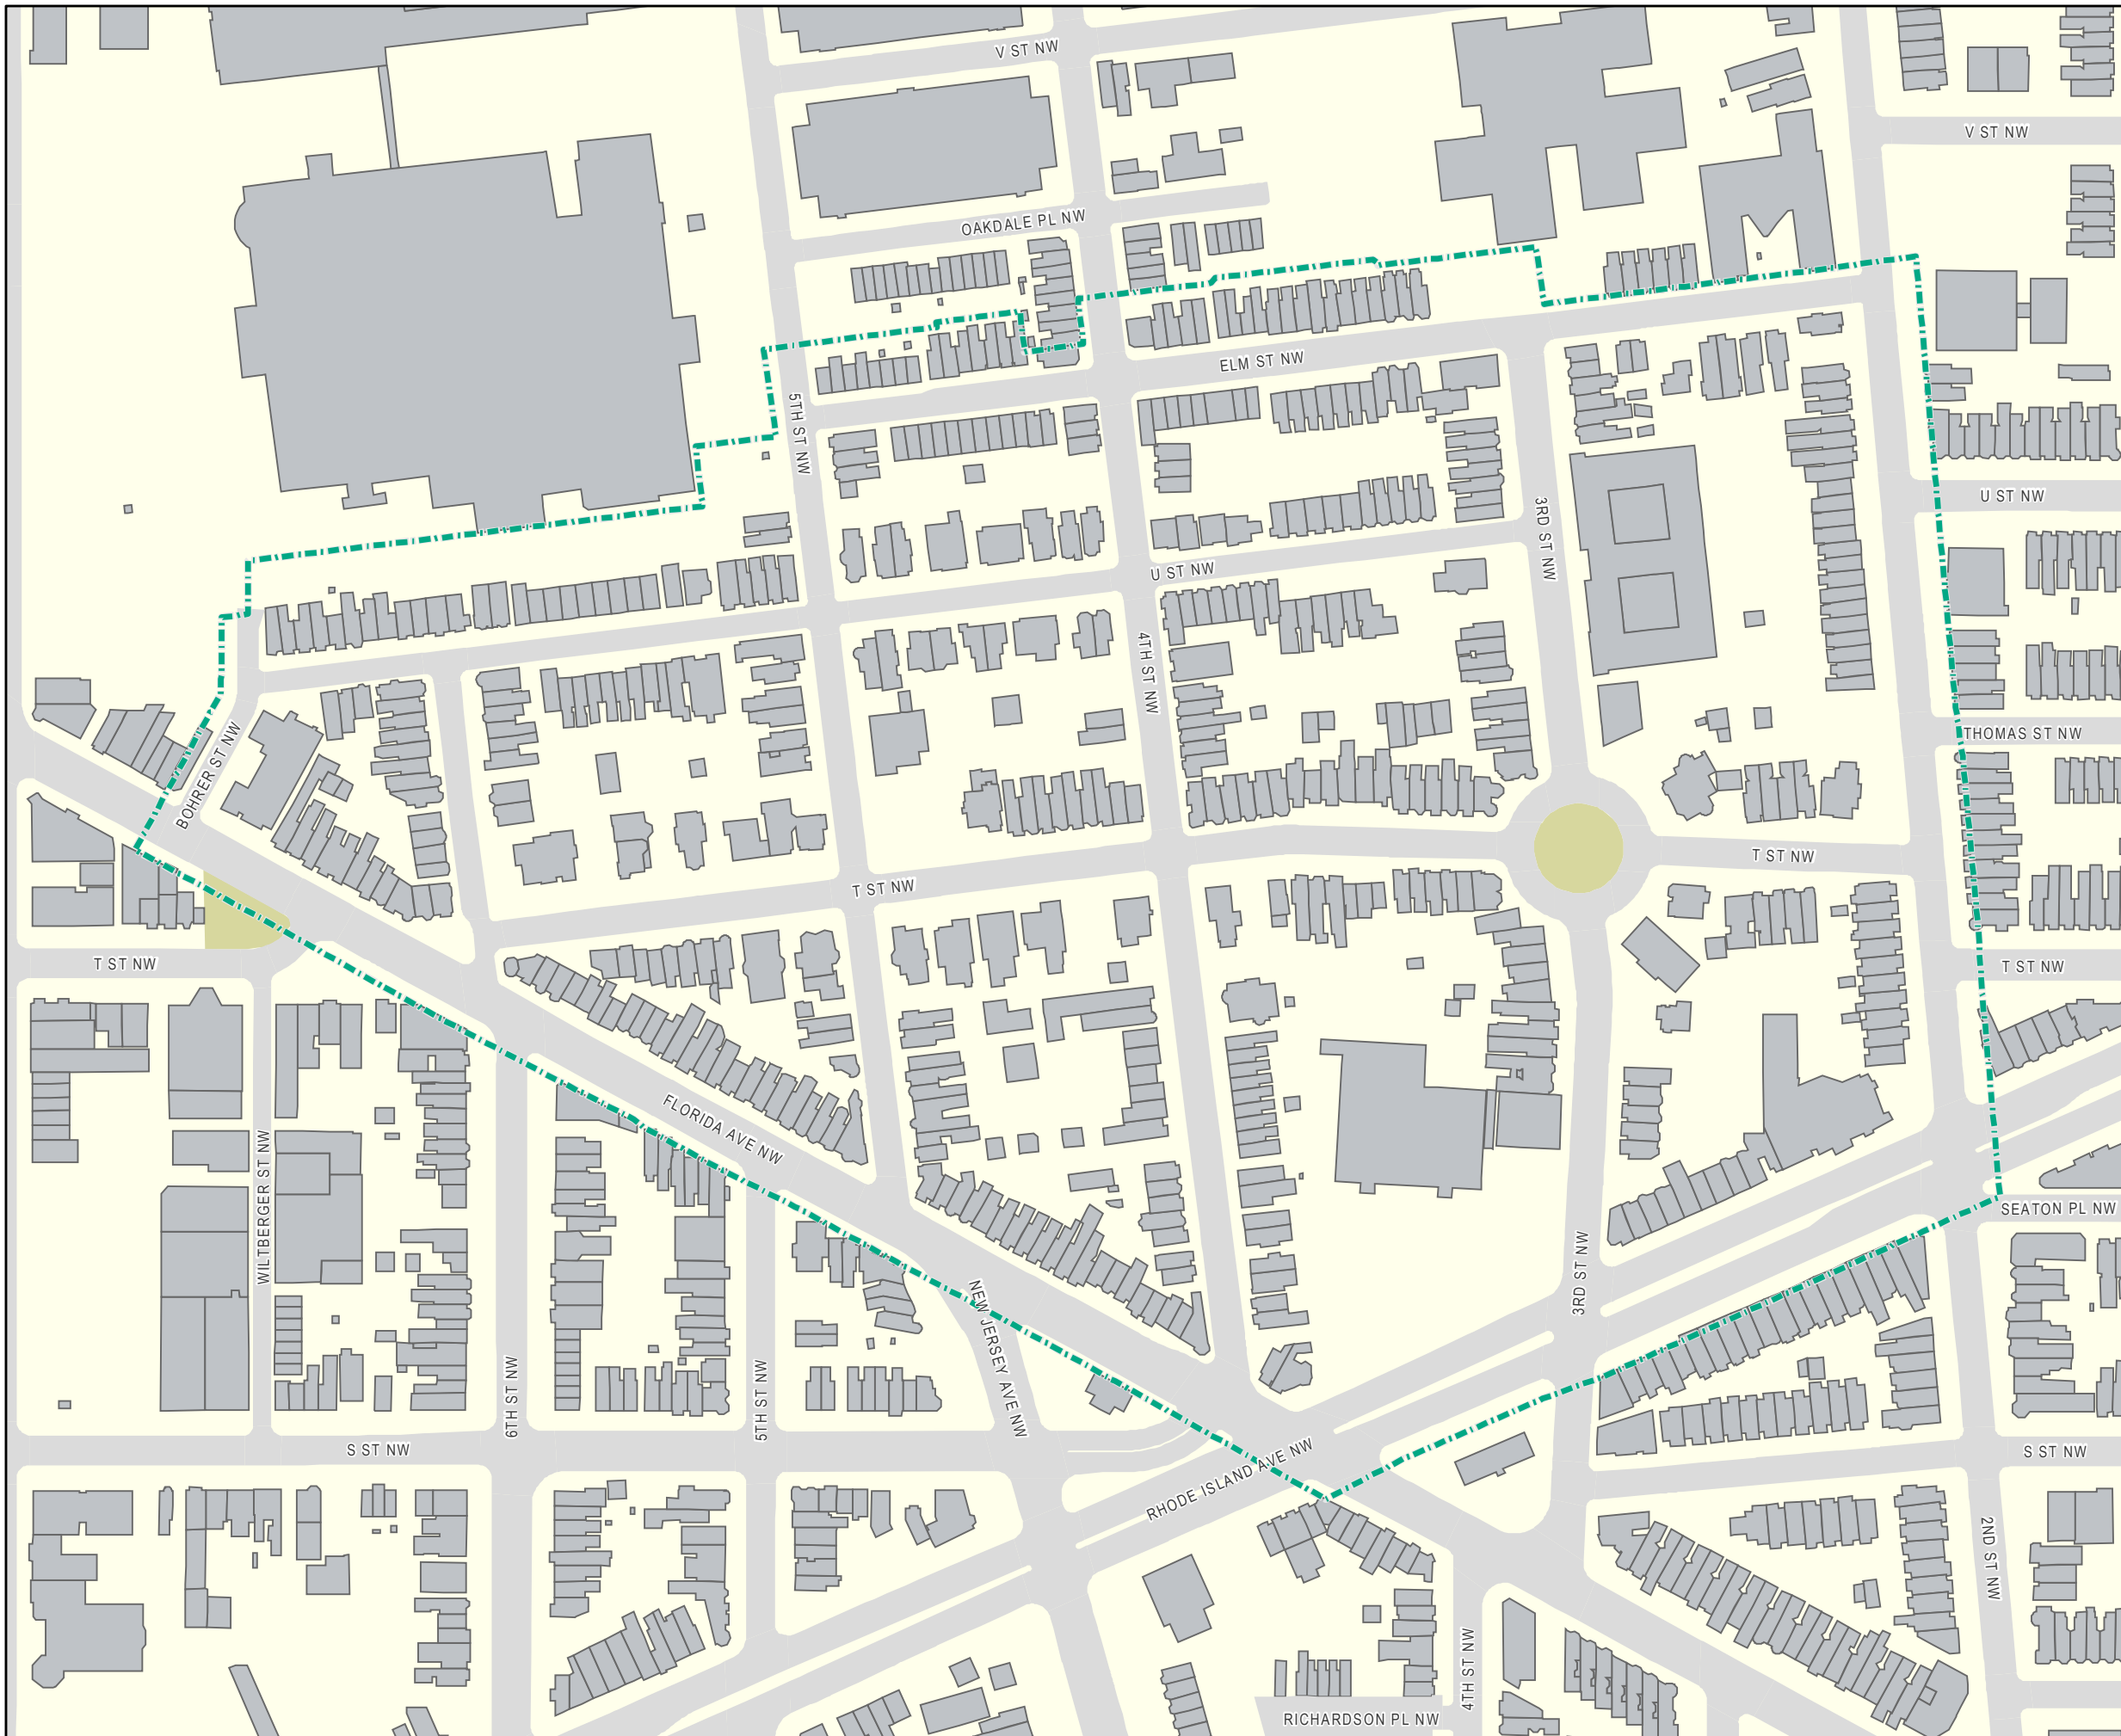

# LeDroit Park Historic District

-  Historic District
-  Buildings

 Government of the District of Columbia  
 Adrian M. Fenty, Mayor

Office of Planning ~ February 13, 2008

This map was created for planning purposes from a variety of sources. It is neither a survey nor a legal document. Information provided by other agencies should be verified with them where appropriate.