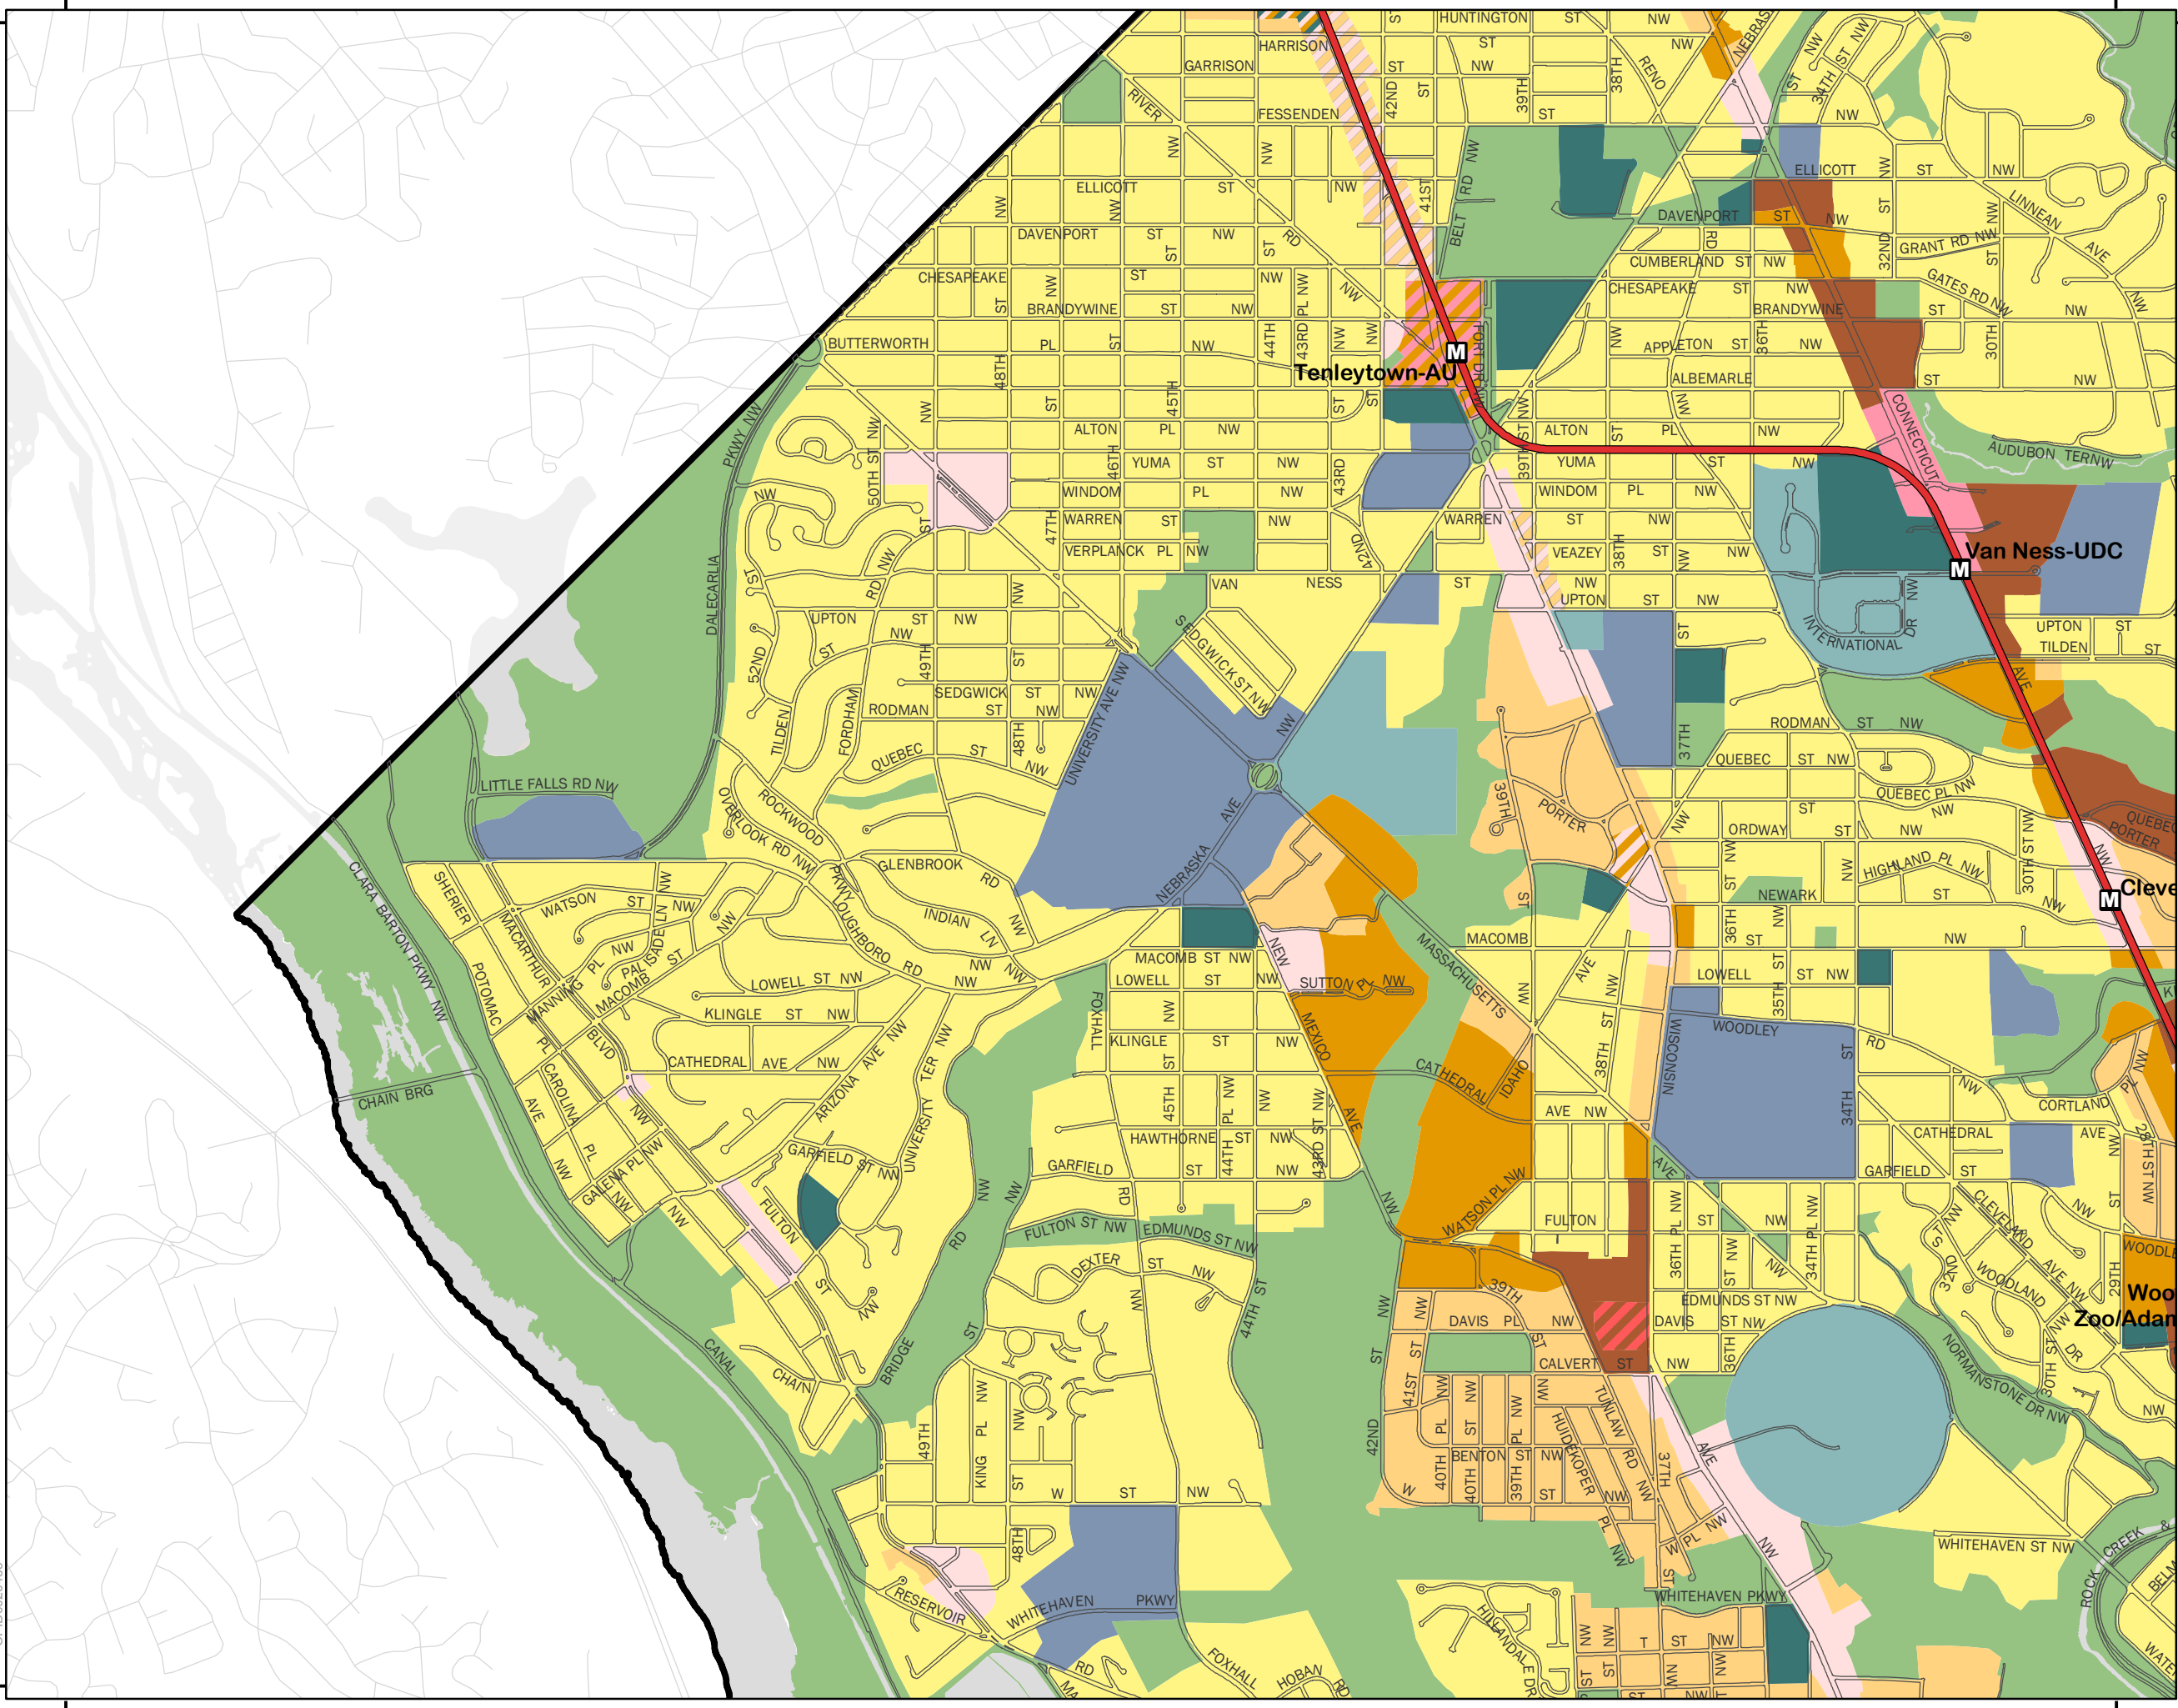

Comprehensive Plan Future Land Use Map 3

- Low Density Residential
- Moderate Density Residential
- Medium Density Residential
- High Density Residential
- Low Density Commercial
- Moderate Density Commercial
- Medium Density Commercial
- High Density Commercial
- Production, Distribution, and Repair
- Federal
- Local Public Facilities
- Institutional
- Parks, Recreation, and Open Space
- Mixed Land Use
- WATER

Government of the District of Columbia
Office of Planning ~ January 2013

This map was created for planning purposes from a variety of sources. It is neither a survey nor a legal document. Information provided by other agencies should be verified with them where appropriate.