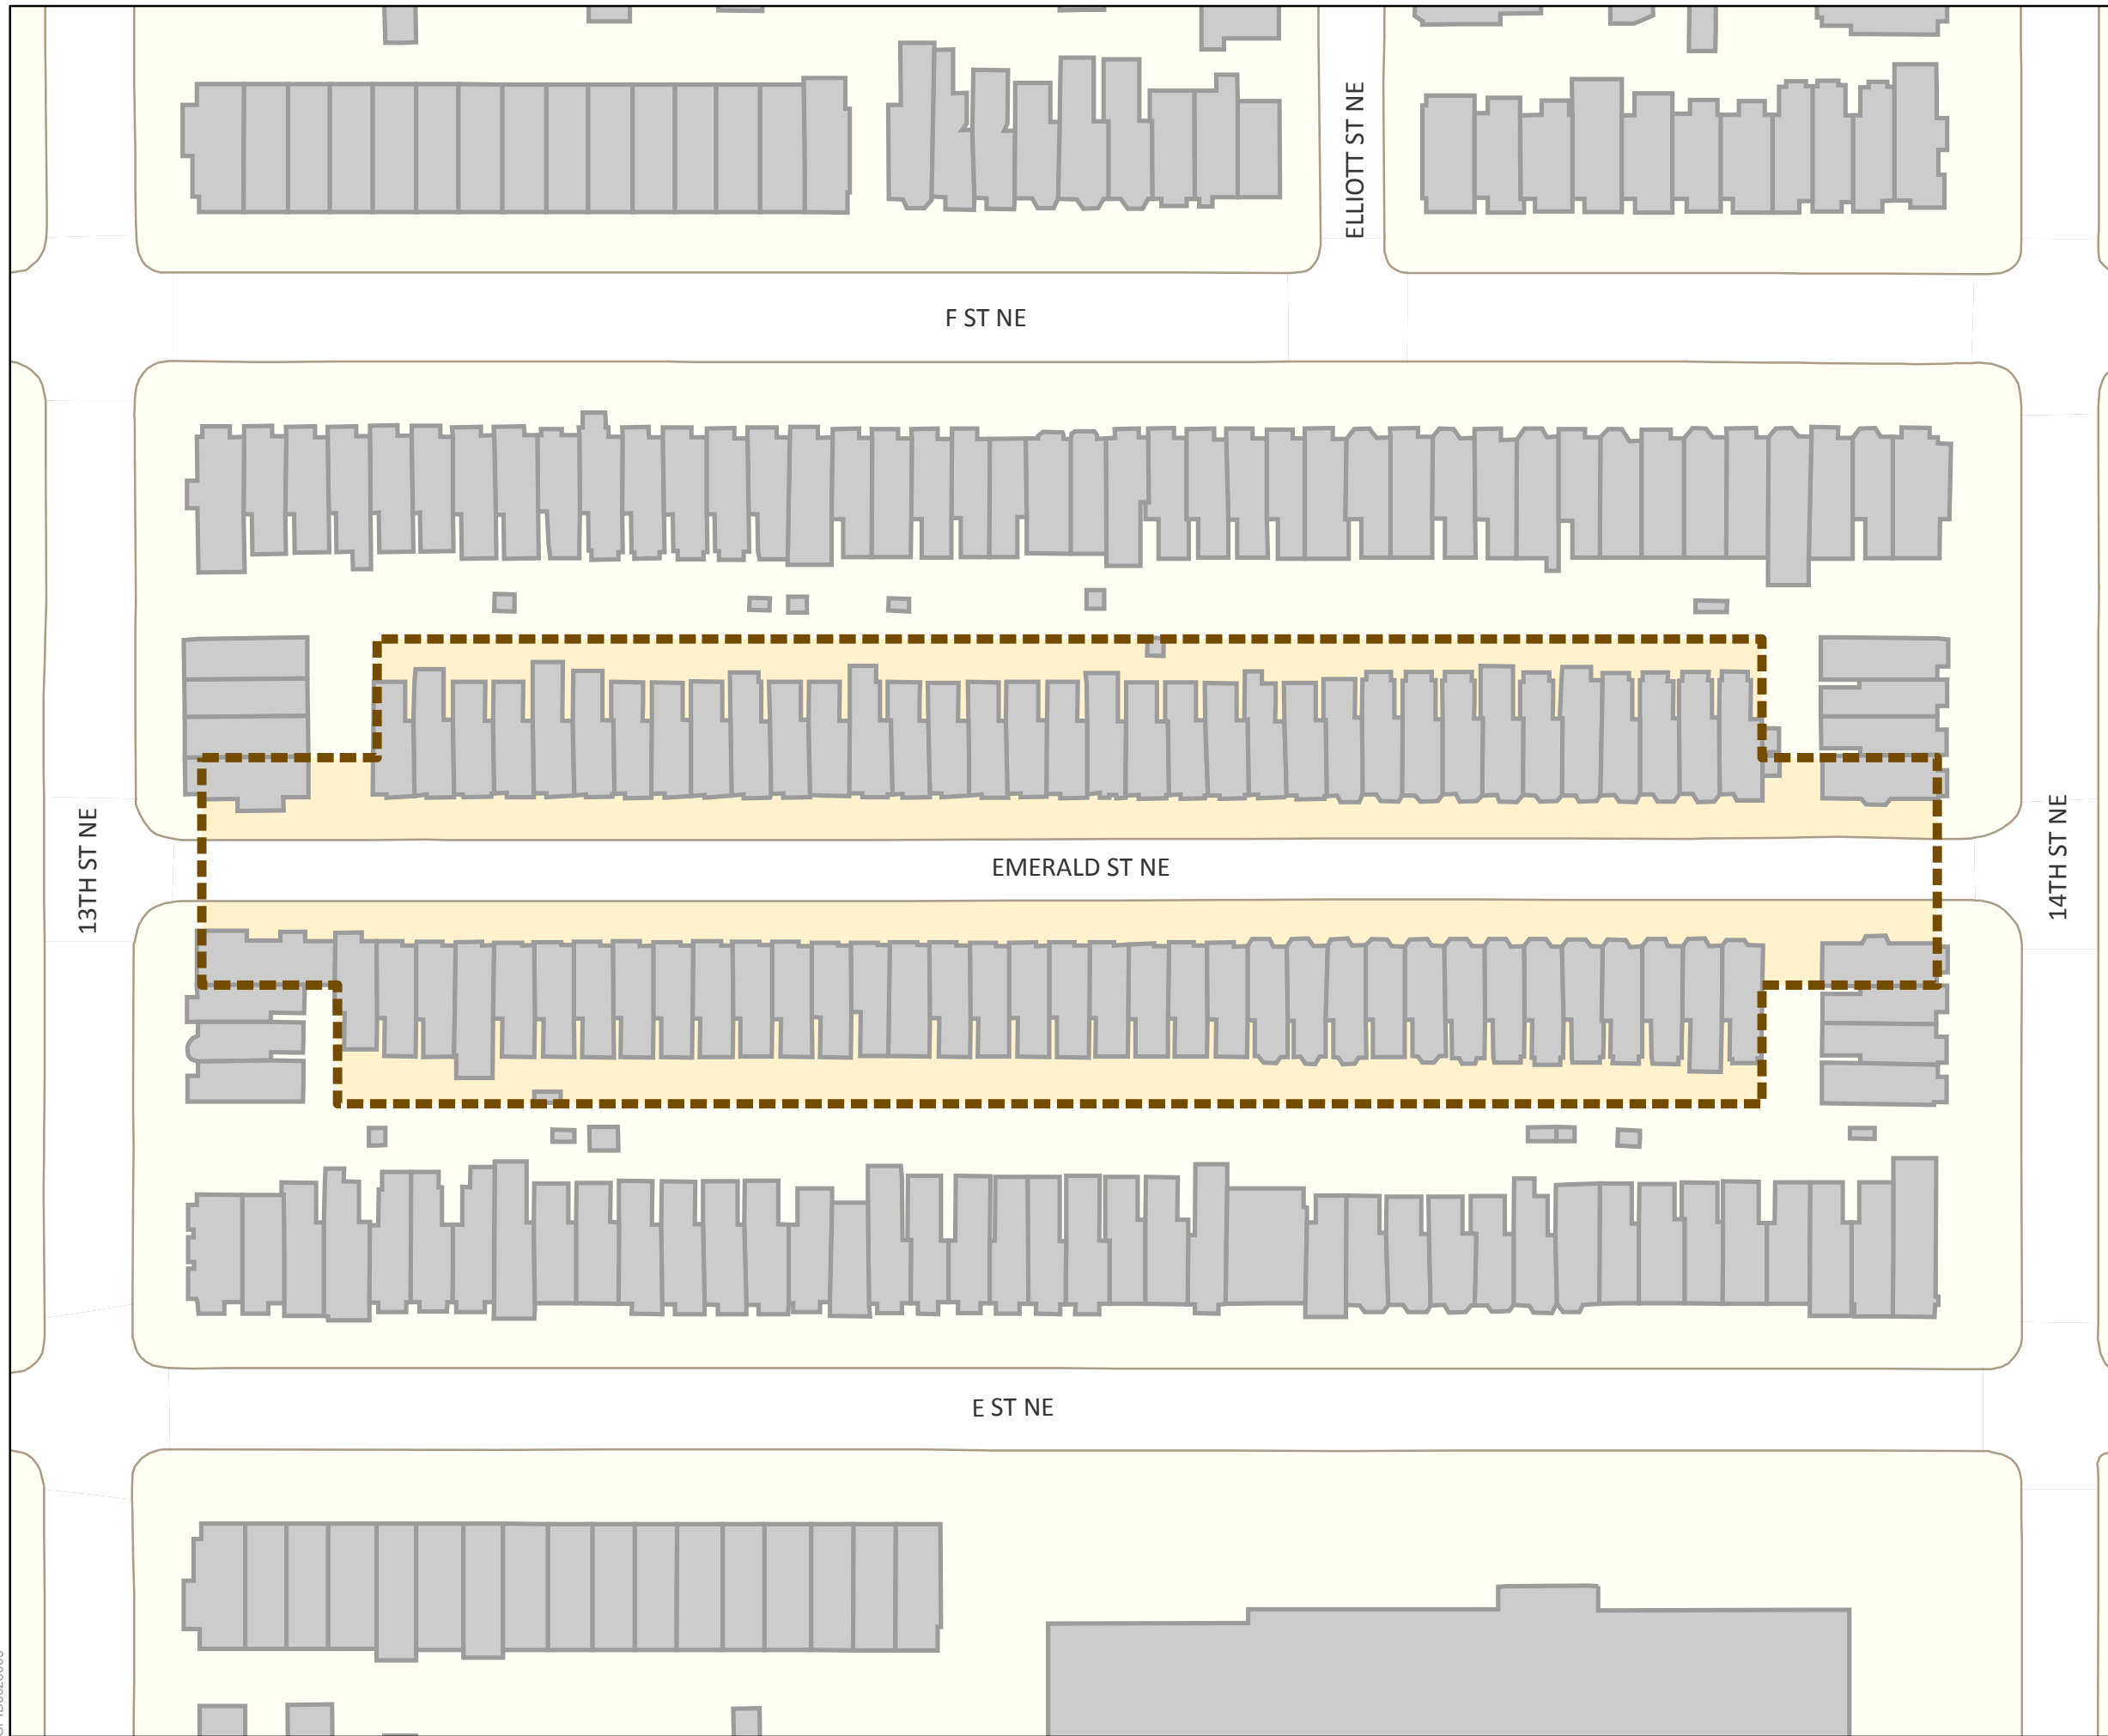

Emerald Street Historic District

Office of Planning ~ August 31, 2017
Government of the District of Columbia

This map was created for planning purposes from a variety of sources. It is neither a survey nor a legal document. Information provided by other agencies should be verified with them where appropriate.