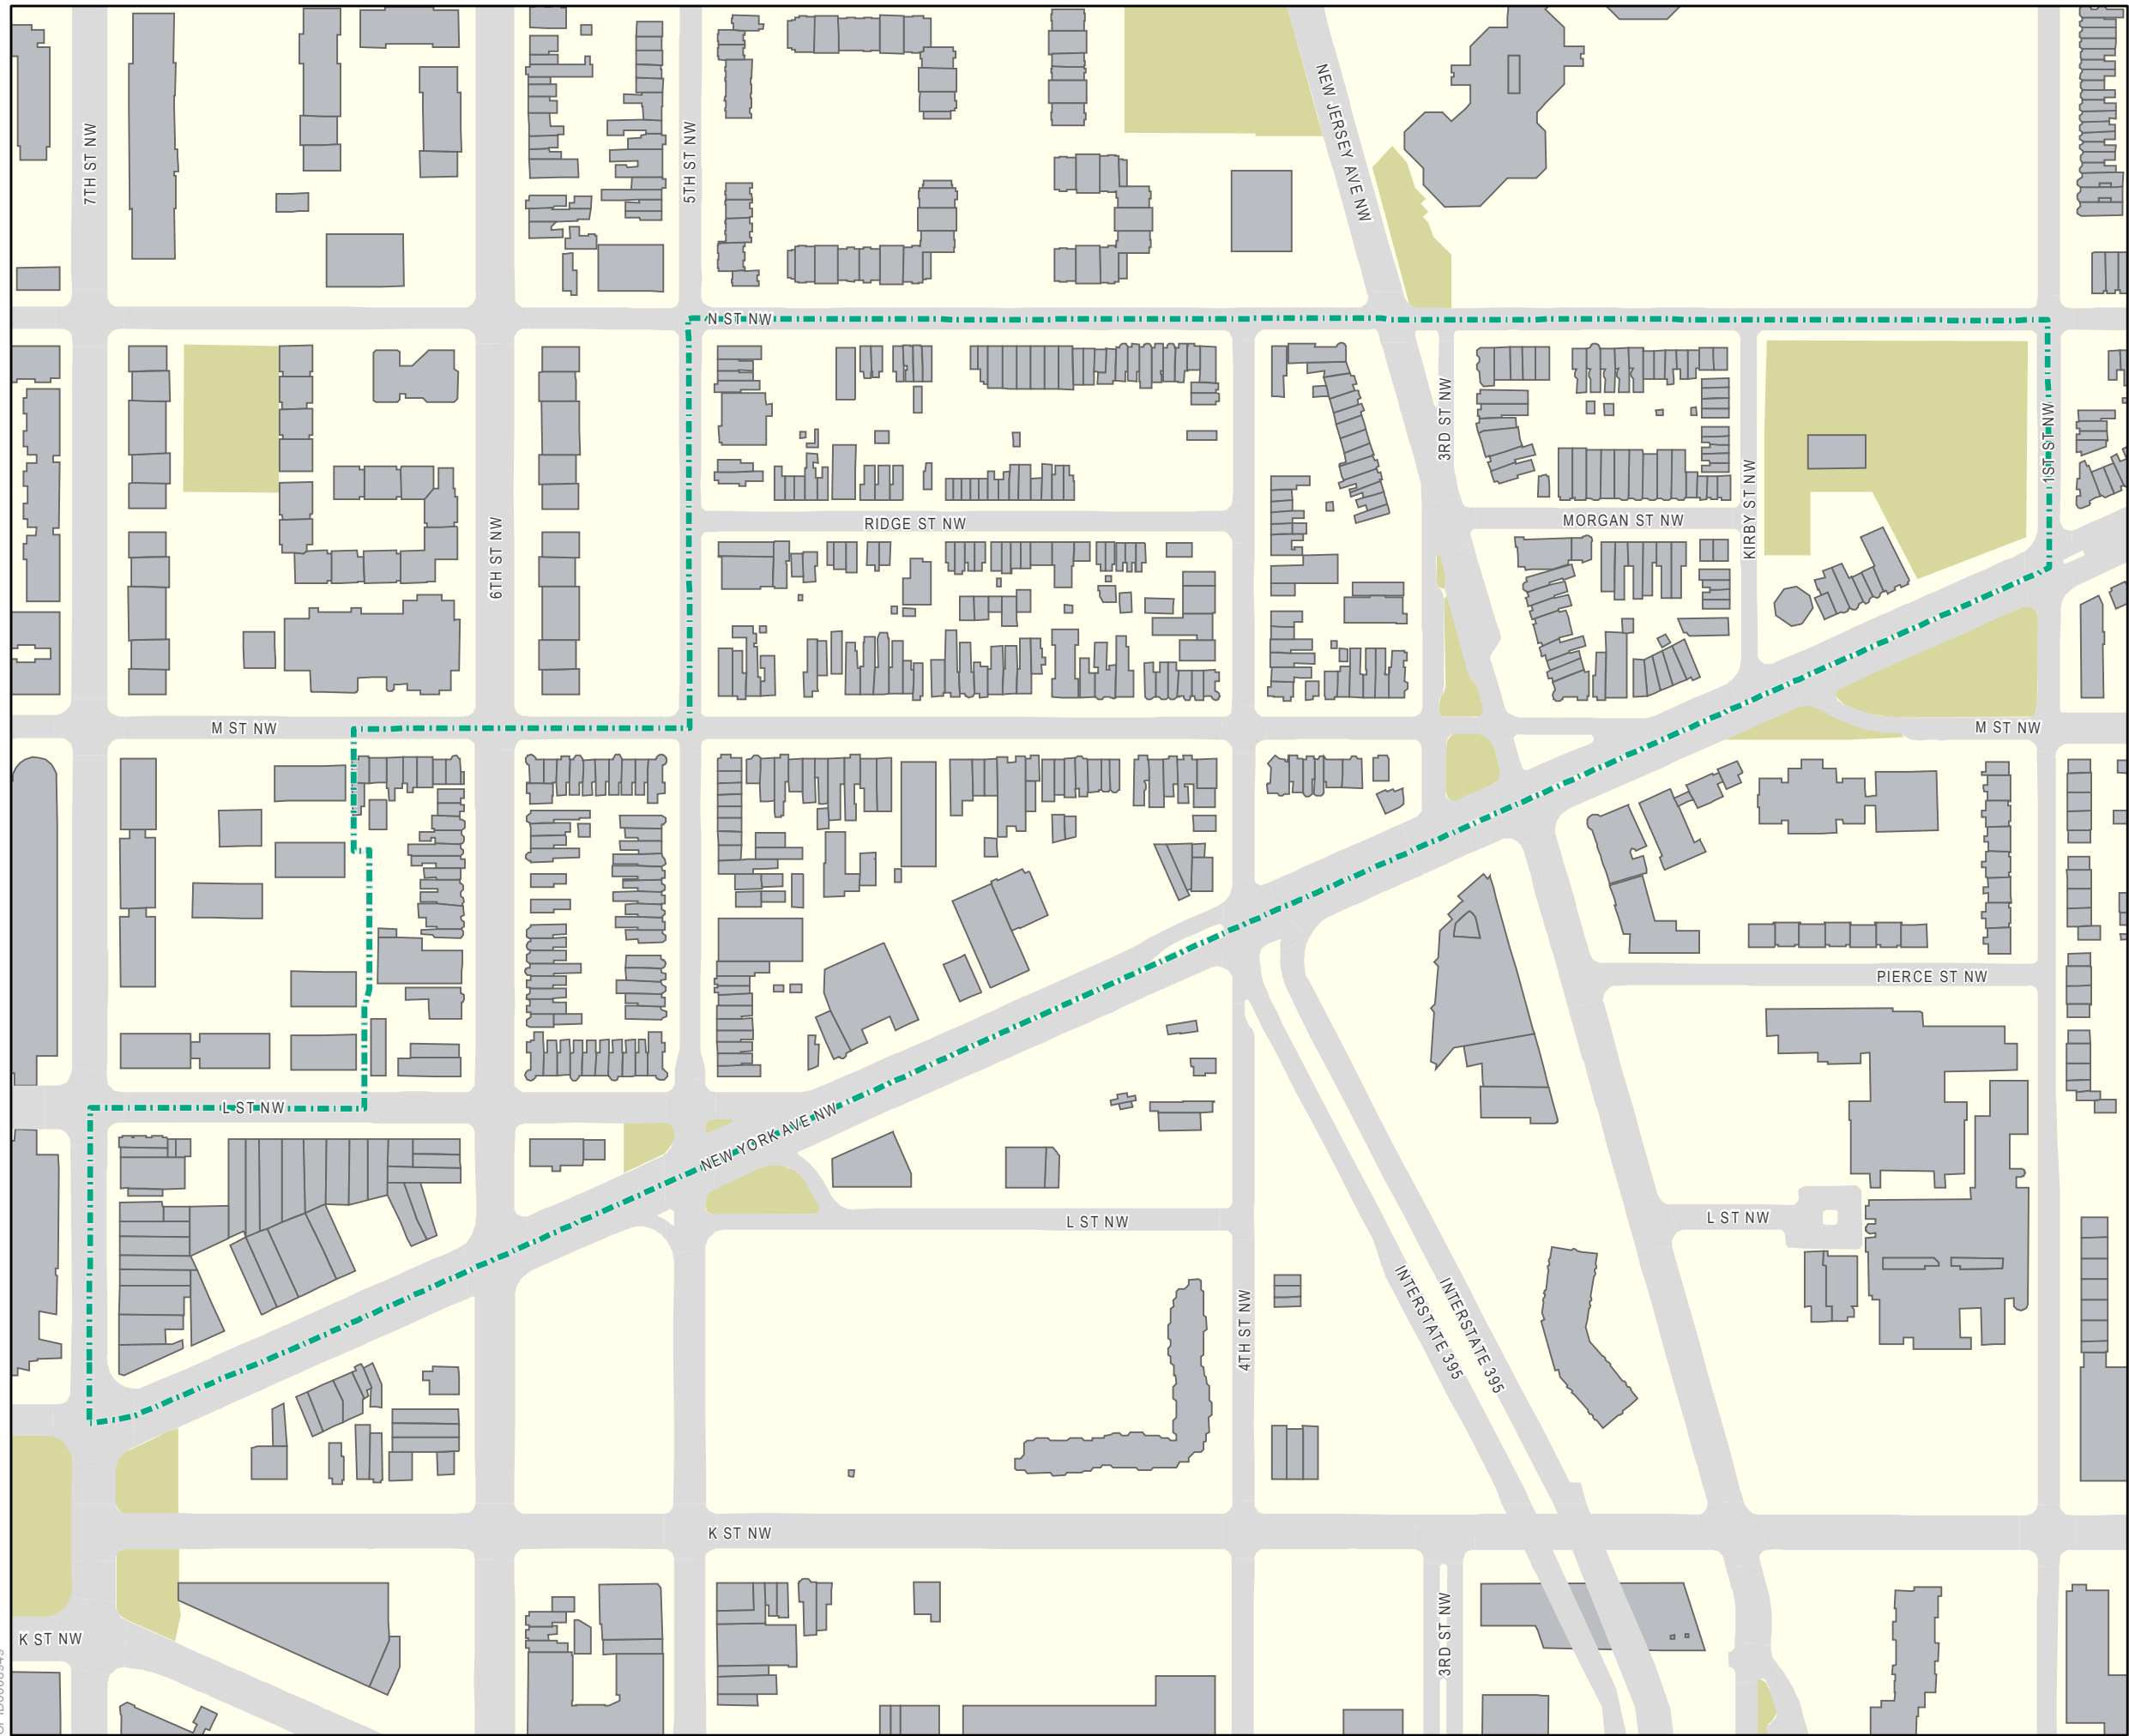

# Mount Vernon Square Historic District

-  Historic District
-  Buildings

 Government of the  
 District of Columbia  
 Adrian M. Fenty, Mayor

Office of Planning ~ February 14, 2008

This map was created for planning purposes from a variety of sources. It is neither a survey nor a legal document. Information provided by other agencies should be verified with them where appropriate.