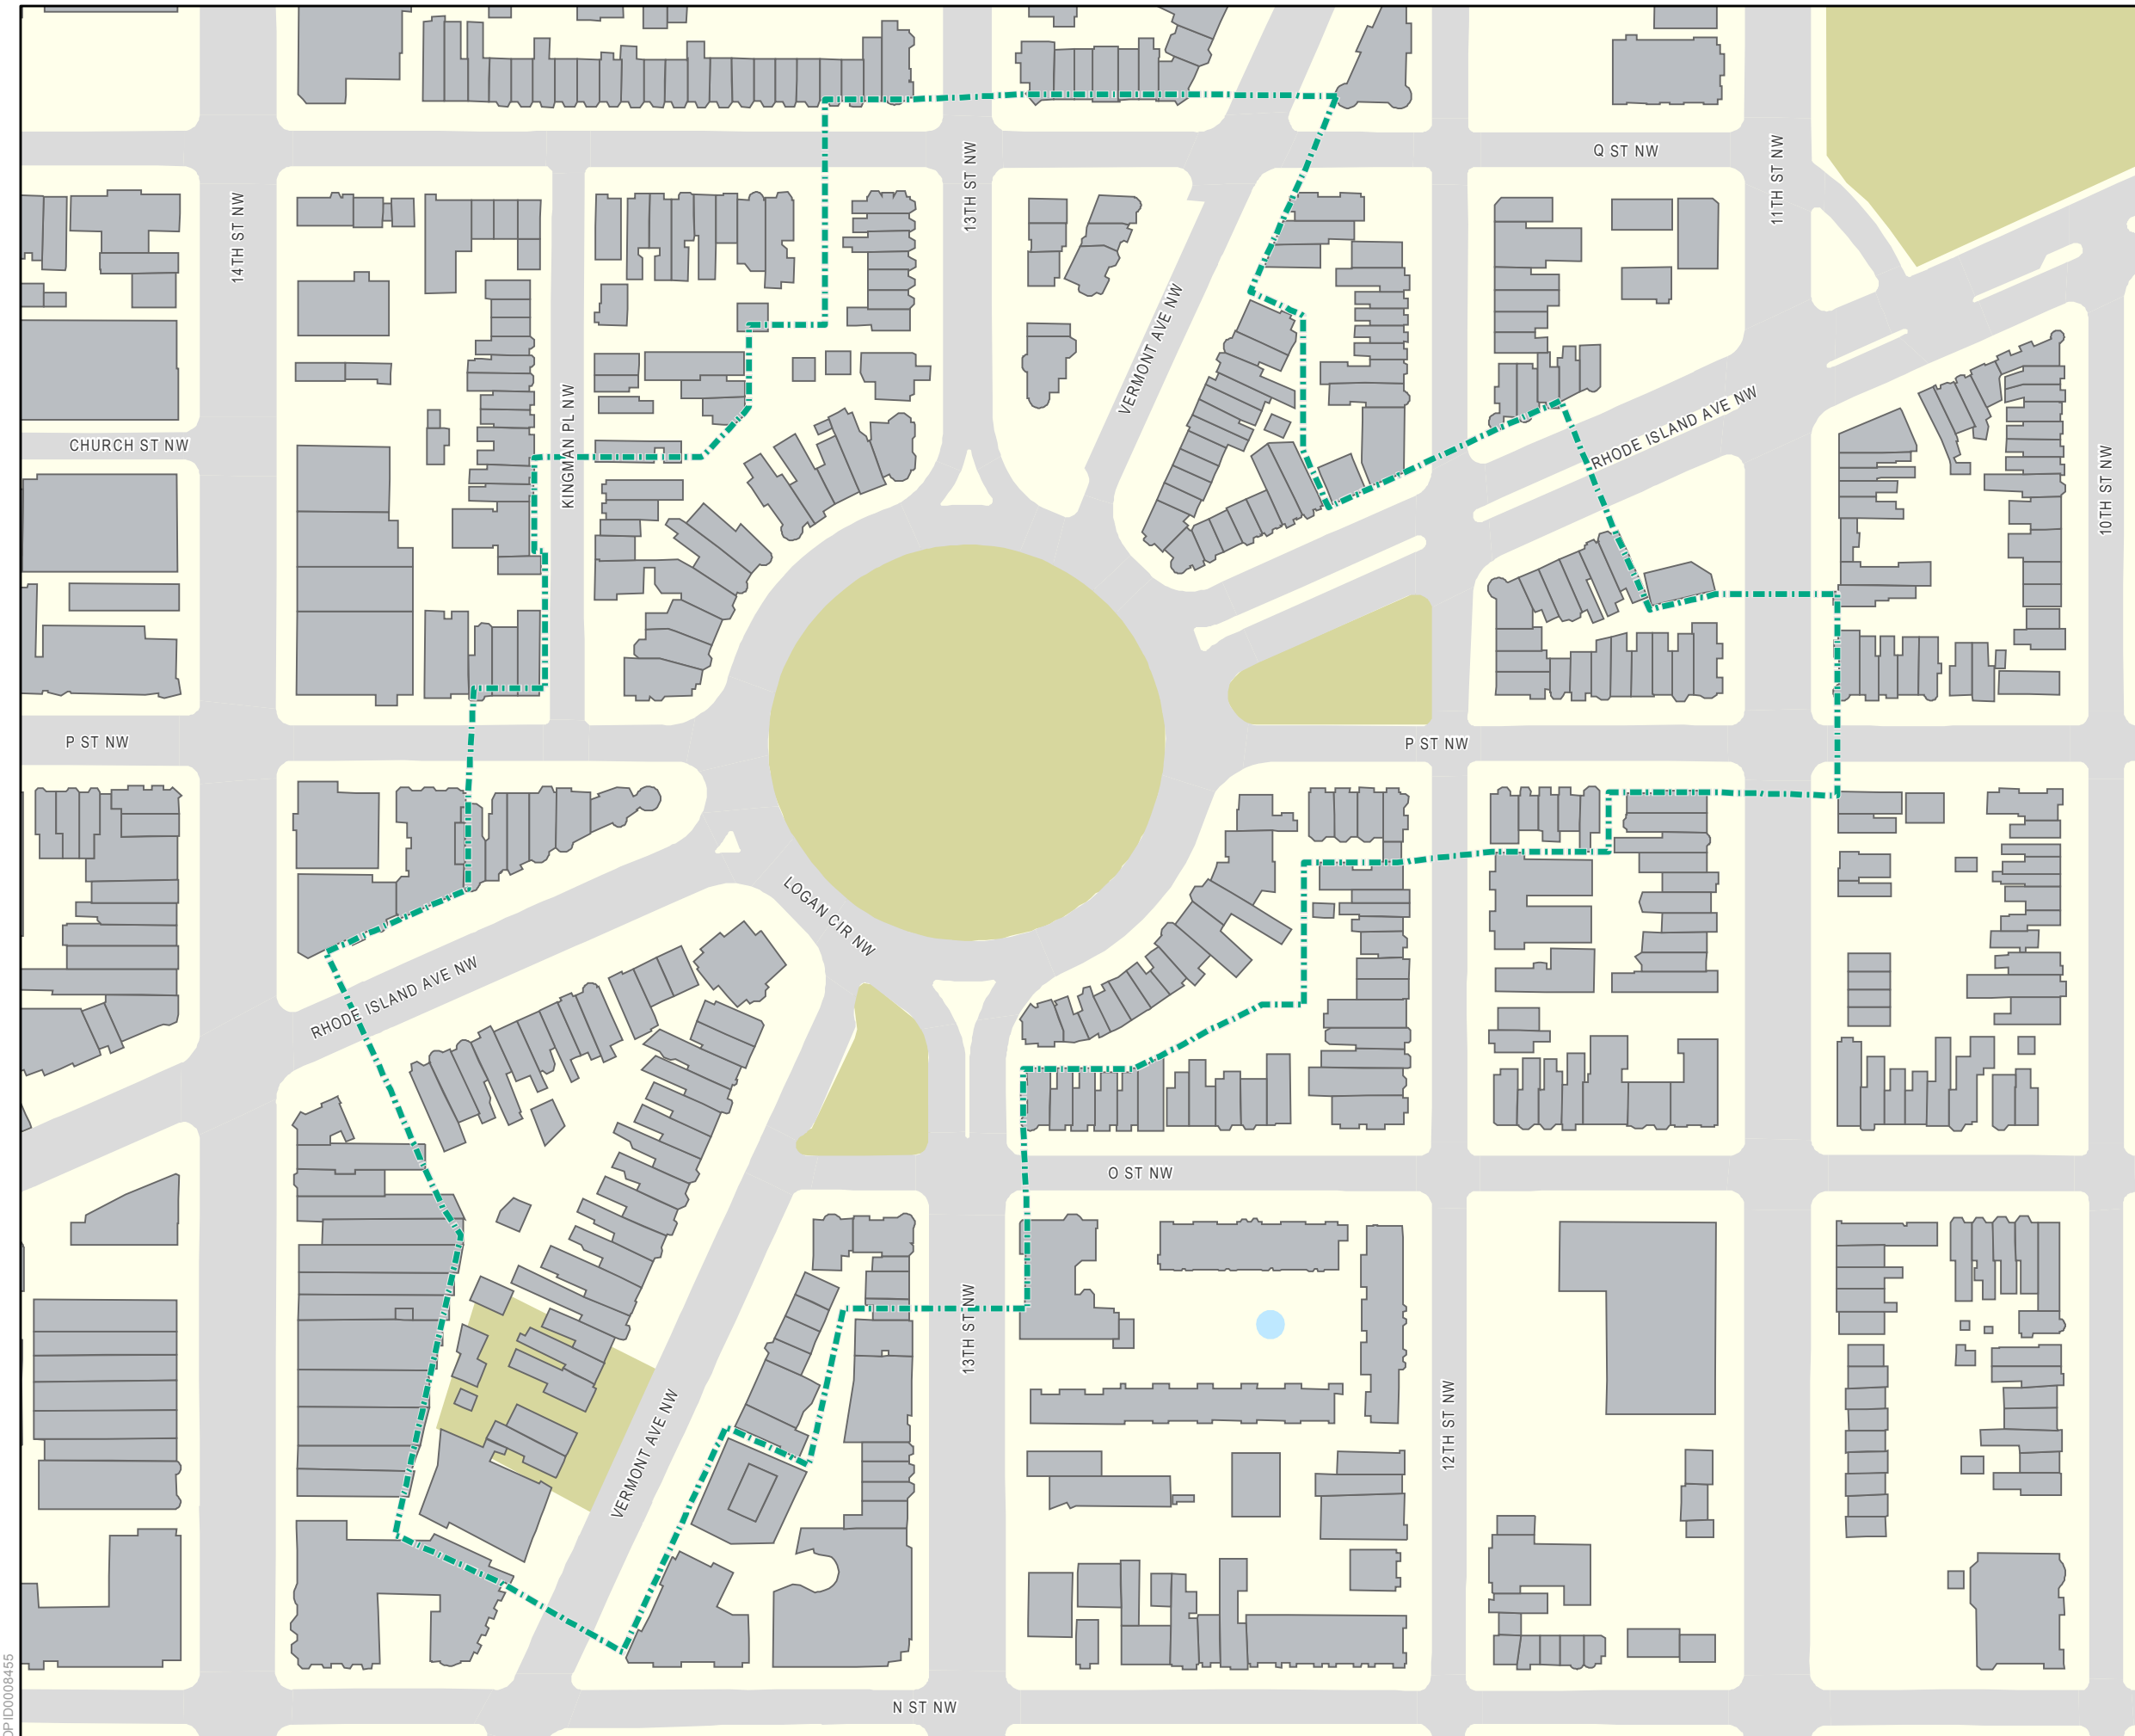

# Logan Circle Historic District

-  Historic District
-  Buildings

\*\*\* Government of the District of Columbia  
 Adrian M. Fenty, Mayor

Office of Planning ~ February 13, 2008  
 This map was created for planning purposes from a variety of sources. It is neither a survey nor a legal document. Information provided by other agencies should be verified with them where appropriate.