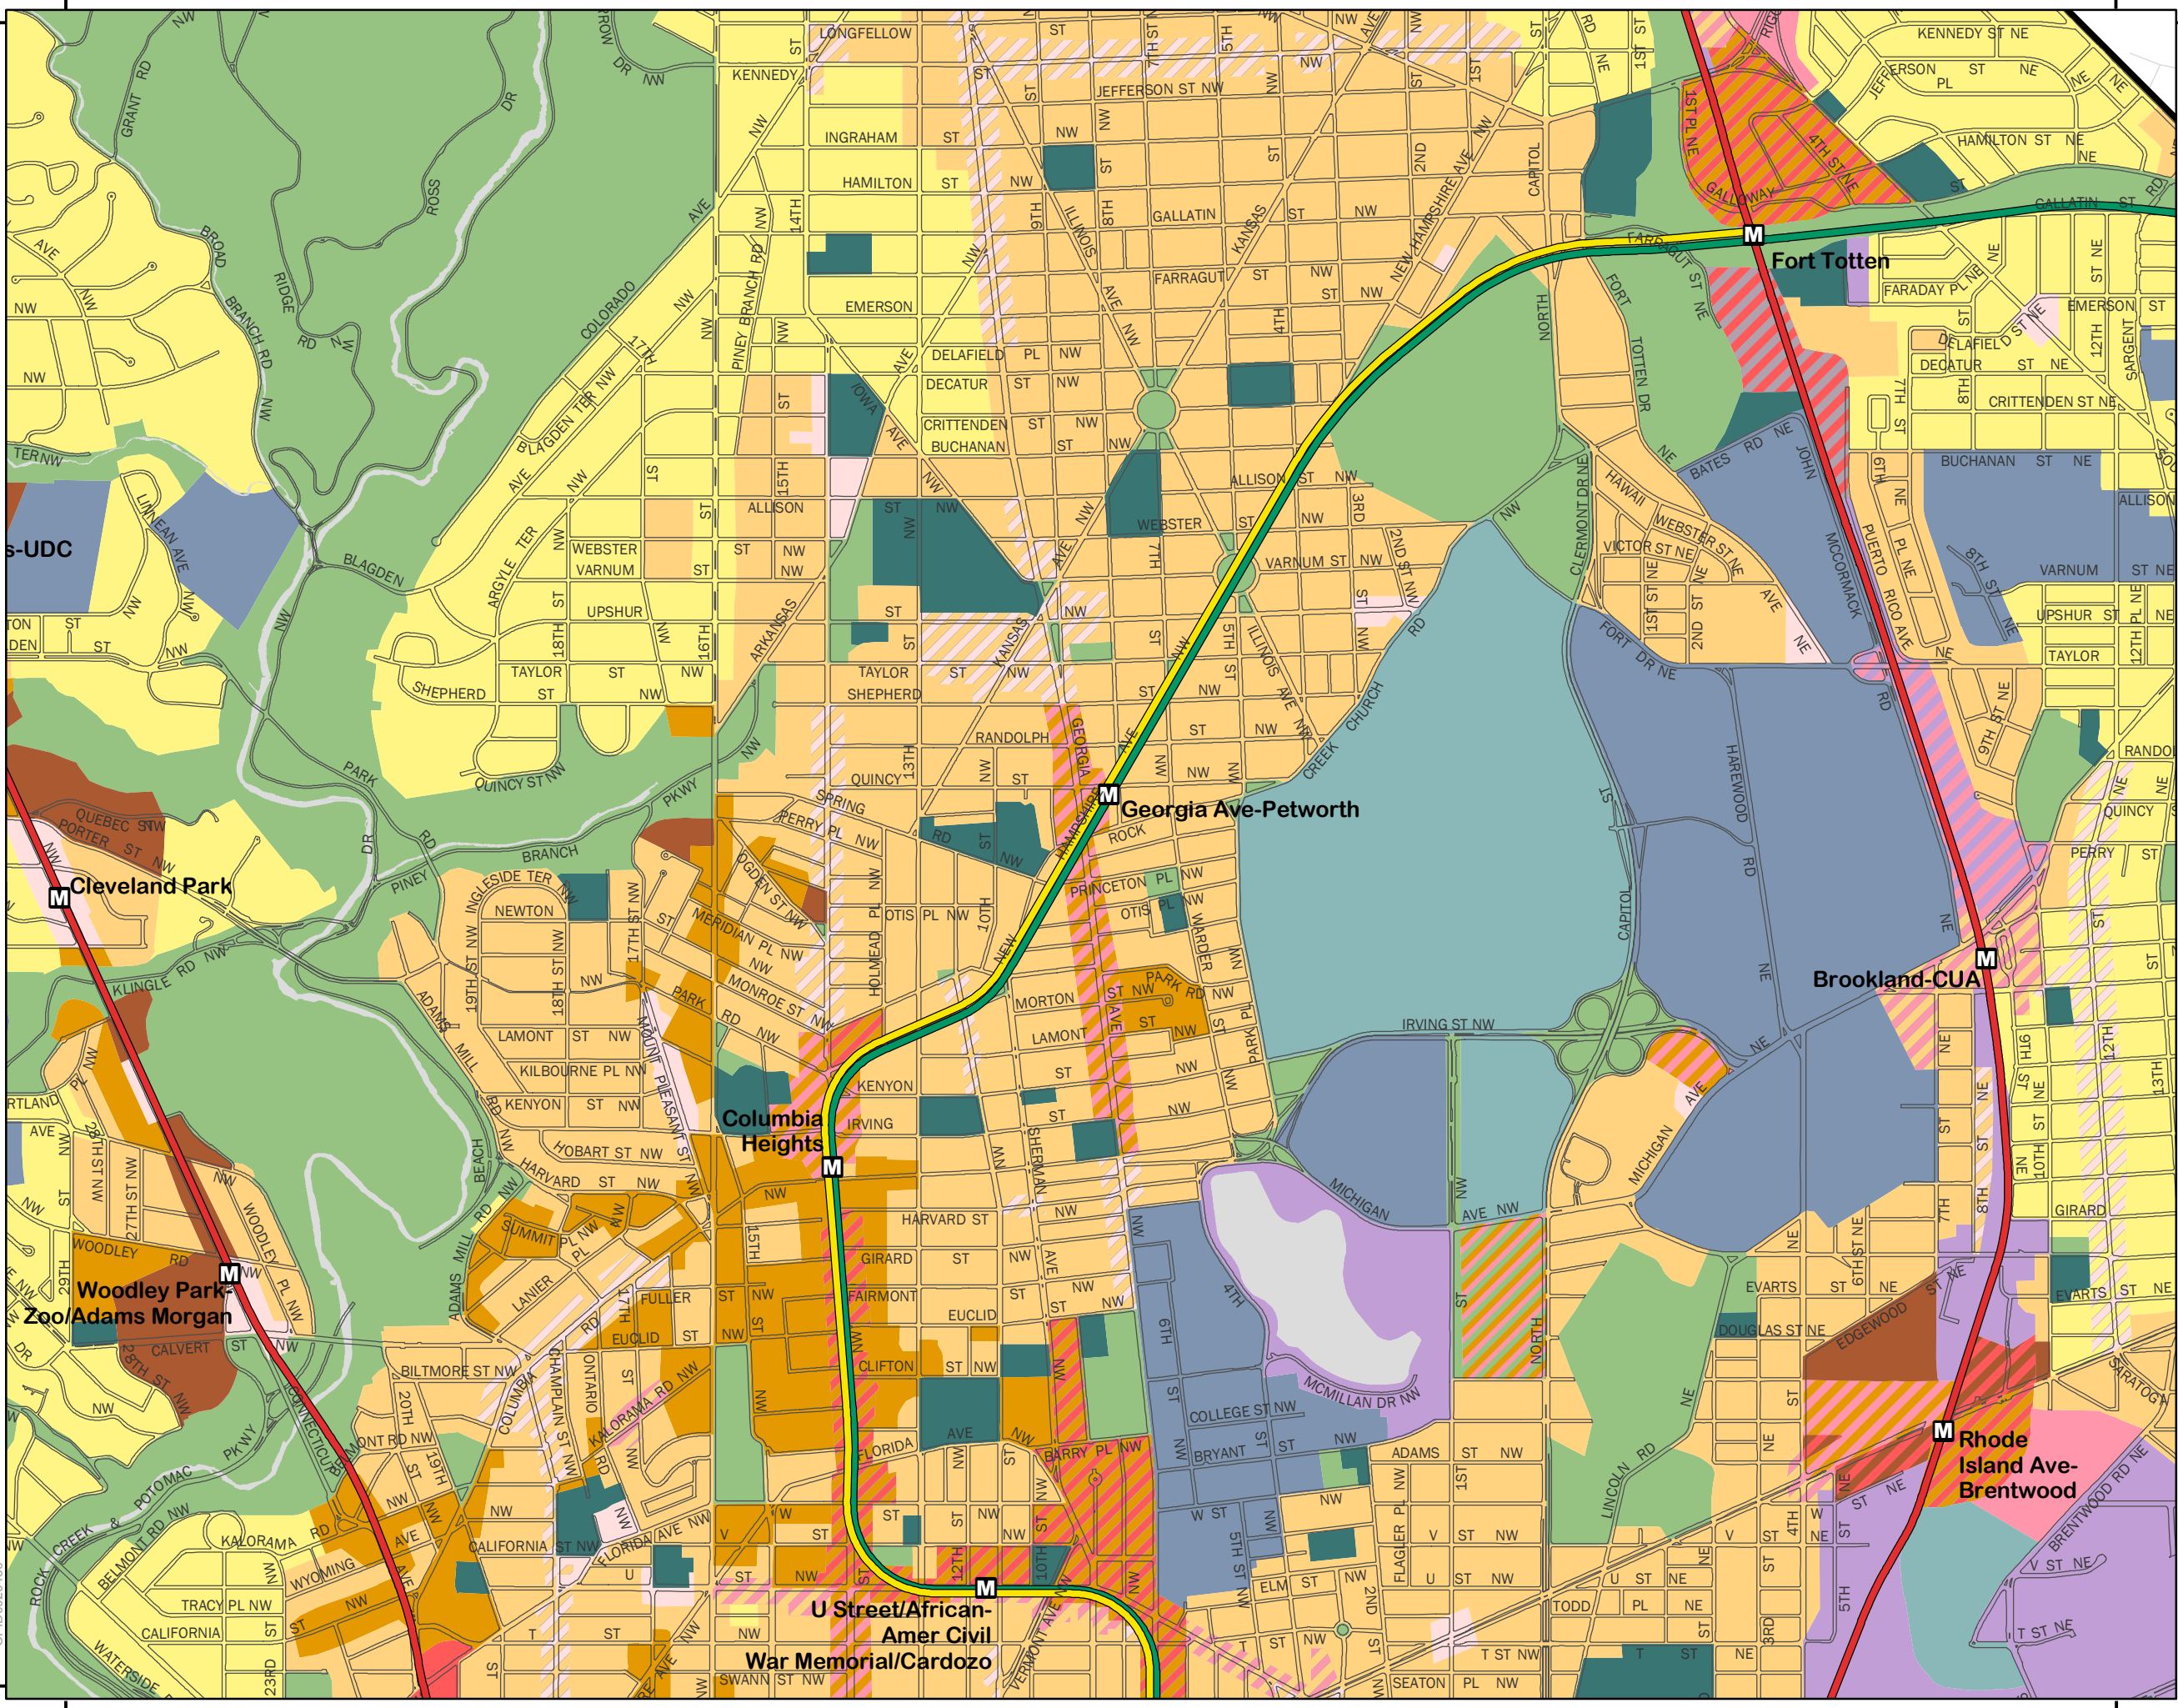

Comprehensive Plan Future Land Use Map 4

- Low Density Residential
- Moderate Density Residential
- Medium Density Residential
- High Density Residential
- Low Density Commercial
- Moderate Density Commercial
- Medium Density Commercial
- High Density Commercial
- Production, Distribution, and Repair
- Federal
- Local Public Facilities
- Institutional
- Parks, Recreation, and Open Space
- Mixed Land Use
- WATER

Government of the District of Columbia
Office of Planning ~ January 2013

This map was created for planning purposes from a variety of sources. It is neither a survey nor a legal document. Information provided by other agencies should be verified with them where appropriate.